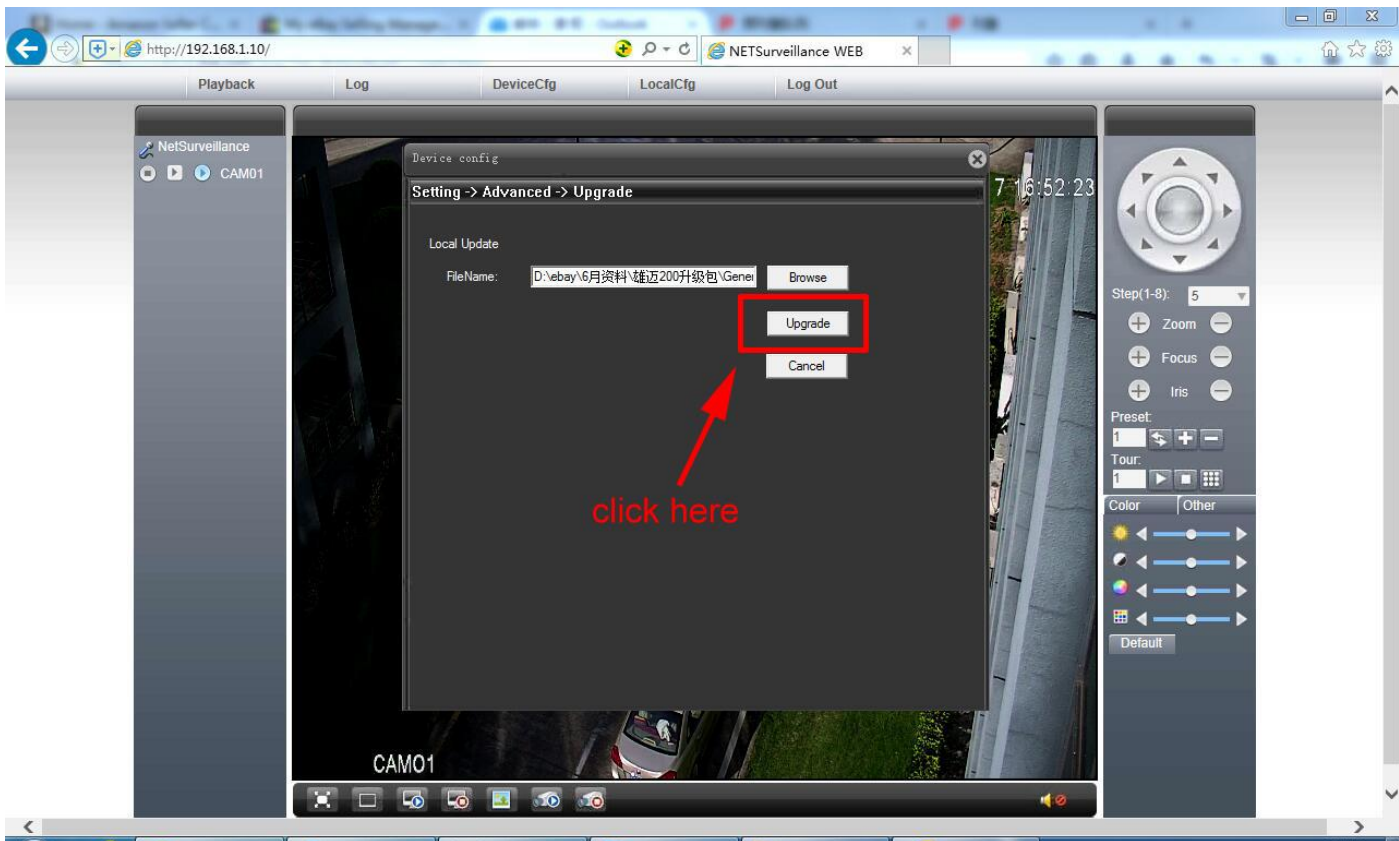

# Upgrade PTZ IP Camera on IE (Internet Explorer)