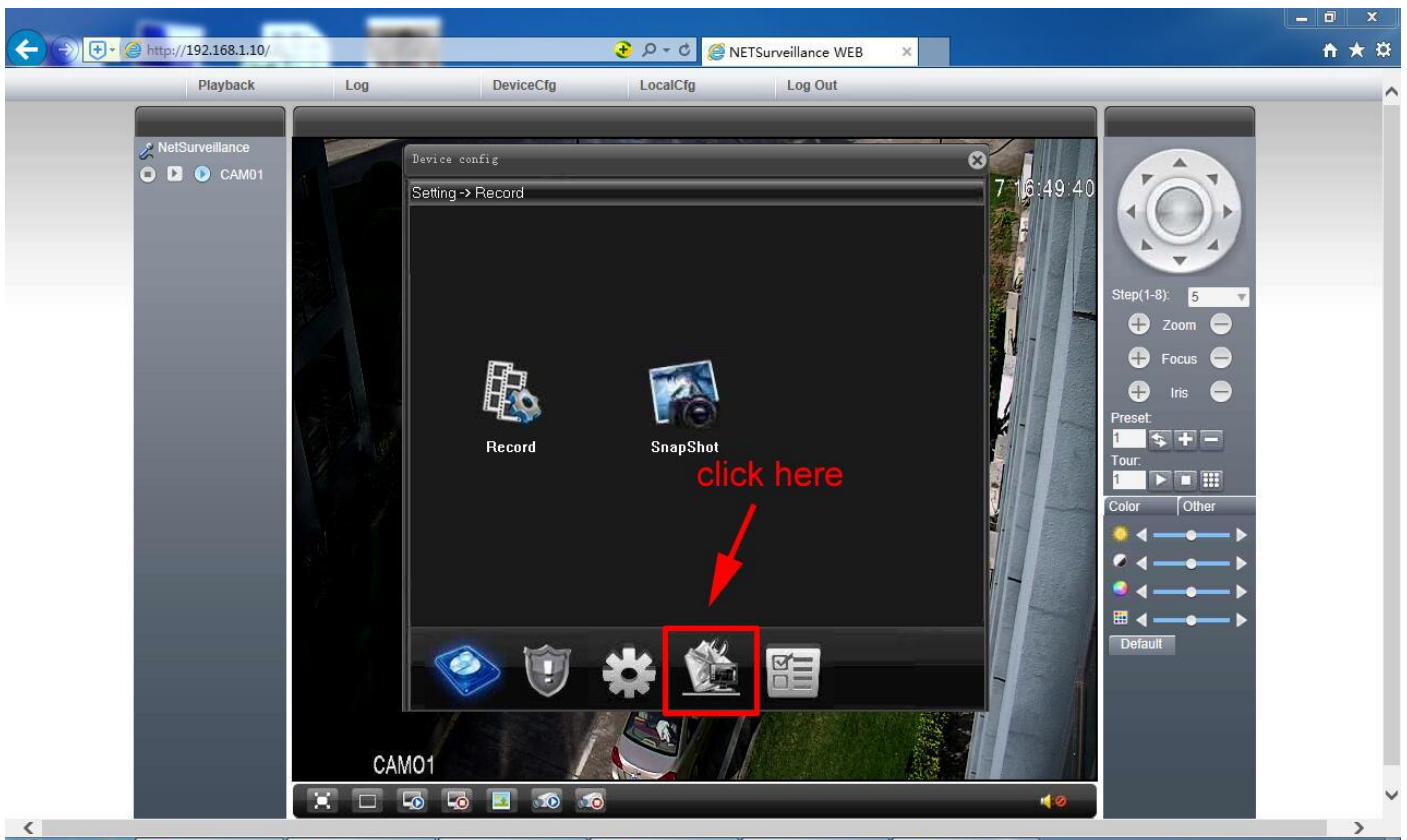

Upgrade PTZ IP Camera on IE (Internet Explorer)