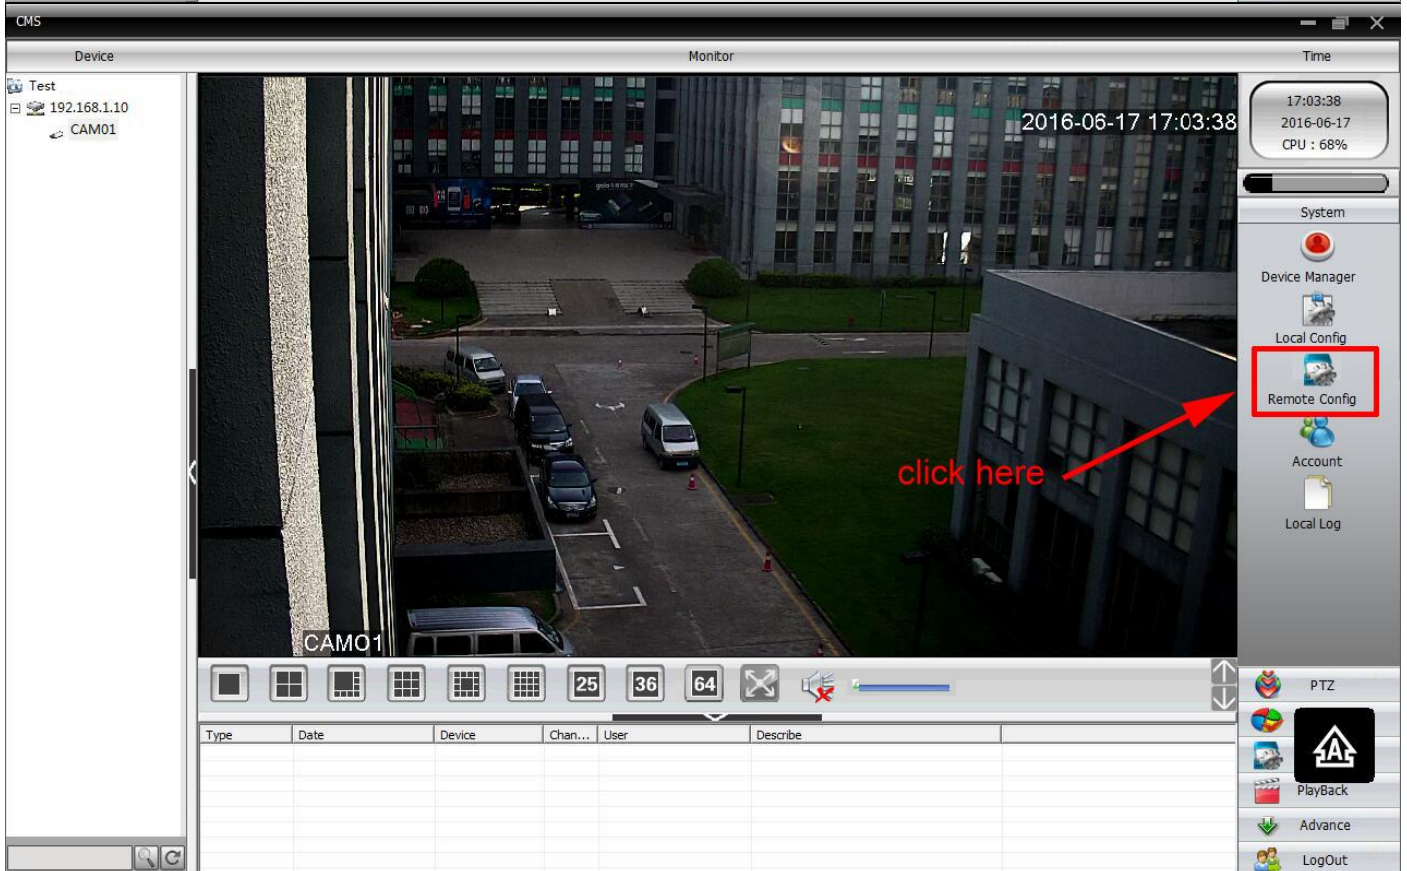

Upgrade PTZ IP Camera firmware on CMS