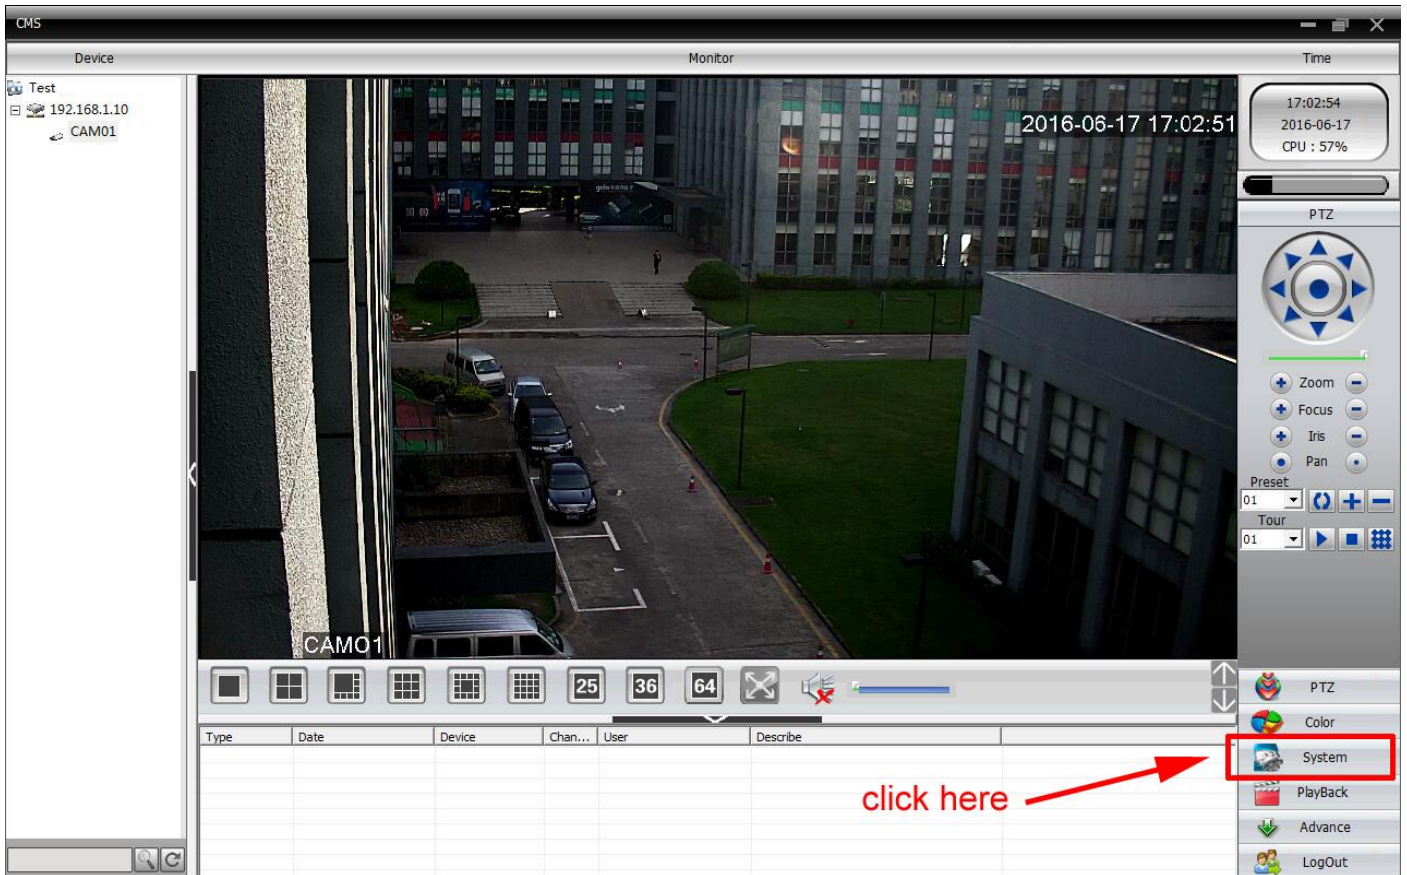

Upgrade PTZ IP Camera firmware on CMS