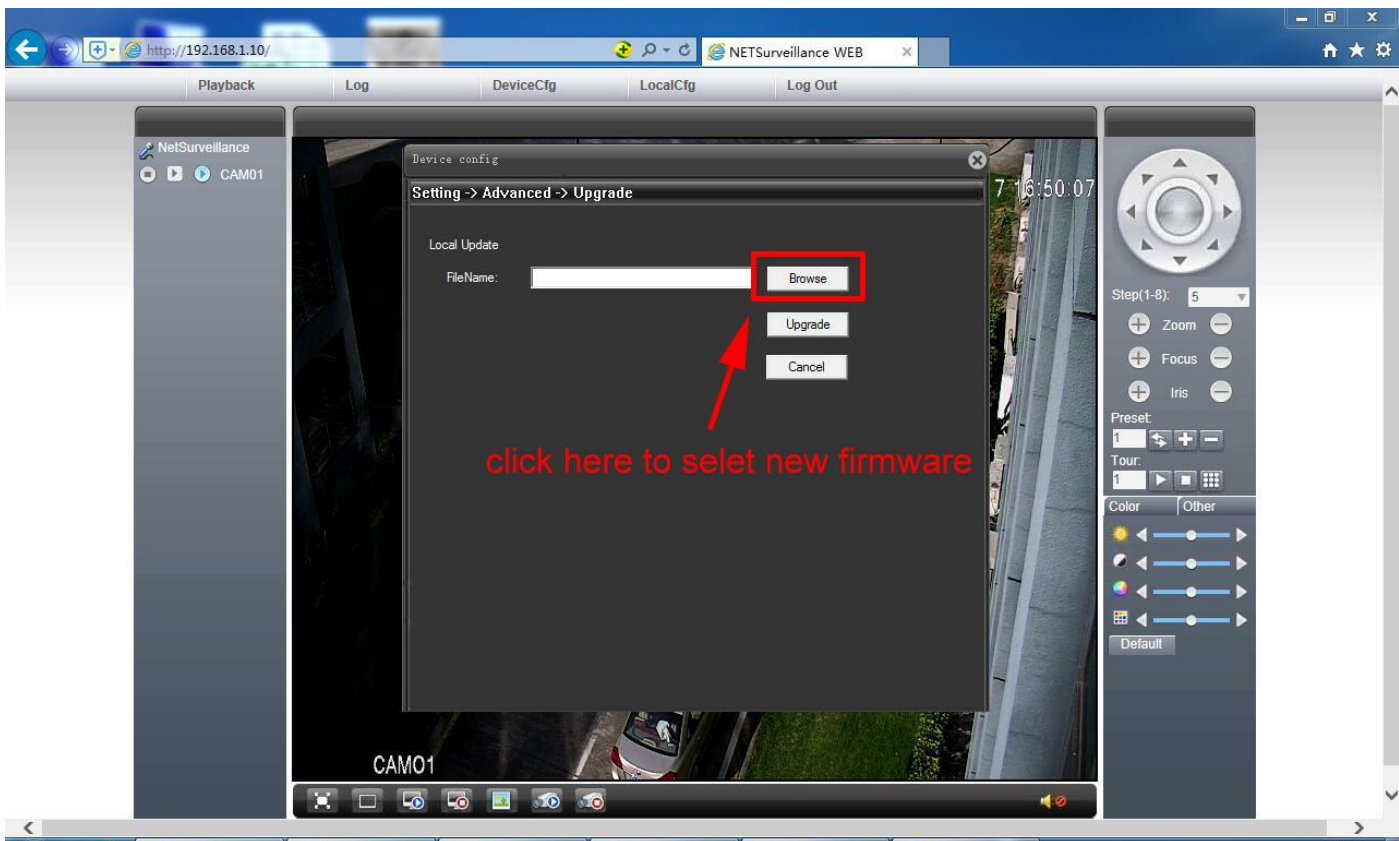

# Upgrade PTZ IP Camera on IE (Internet Explorer)